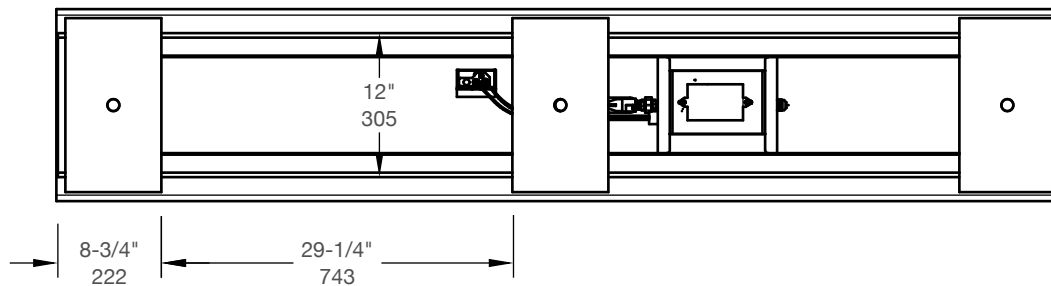

SIDE

END

TOP

BOTTOM

**Technical Data**

	Natural Gas	Propane
<b>Burner Model:</b>	LIN-E-72	LIN-E-72P
<b>Heat Output:</b>	110,000 BTU/h 40 kW	107,000 BTU/h 31 kW
<b>Clearances to Combustibles:</b>	Above: 72" Below: 0" Sides: 12" Ends: 10"	
<b>Available Finishes:</b>	Powder-coated Steel: Black, White, Graphite or Corten Steel	
<b>Available Accessories:</b>	Tempered Glass Screen	
<b>Burner Certifications &amp; Standards:</b>	US & Canada - ETL ANSI Z21.97 CSA 2.4.1 UK & EU - CE GAR (EU) 2016/426; Switzerland - SVGW	
<b>Installed Weight (Steel; Corten):</b>	up to 350 lbs   160 kg; up to 475 lbs   215 kg	
<b>Crated Weight (Steel; Corten):</b>	up to 500 lbs / 225 kg; up to 625 lbs / 285 kg	
<b>Crate Size:</b>	90"x22"x33"h / 230x56x84 cm	
<b>Vessel Material &amp; Weight:</b>	3/16" Corten Steel 340 lbs/155 kg 11 ga Powder-coated Steel 210 lbs/95 kg	

For more information, visit [paloform.com/fire-pits/komodo](http://paloform.com/fire-pits/komodo)

SIDE

END

TOP

BOTTOM

**Technical Data**

	<b>Natural Gas</b>	<b>Propane</b>
<b>Burner Model:</b>	LIN-M-72	LIN-M-72P
<b>Heat Output:</b>	110,000 BTU/h 40 kW	107,000 BTU/h 31 kW
<b>Clearances to Combustibles:</b>	Above: 72" Below: 0" Sides: 12" Ends: 10"	
<b>Available Finishes:</b>	Powder-coated Steel: Black, White, Graphite or Corten Steel	
<b>Available Accessories:</b>	Tempered Glass Screen	
<b>Burner Certifications &amp; Standards:</b>	US & Canada - ETL ANSI Z21.97 CSA 2.4.1 UK & EU - CE GAR (EU) 2016/426; Switzerland - SVGW	
<b>Installed Weight (Steel; Corten):</b>	up to 350 lbs   160 kg; up to 475 lbs   215 kg	
<b>Crated Weight (Steel; Corten):</b>	up to 500 lbs / 225 kg; up to 625 lbs / 285 kg	
<b>Crate Size:</b>	90"x22"x33"h / 230x56x84 cm	
<b>Vessel Material &amp; Weight:</b>	3/16" Corten Steel 340 lbs/155 kg 11 ga Powder-coated Steel 210 lbs/95 kg	