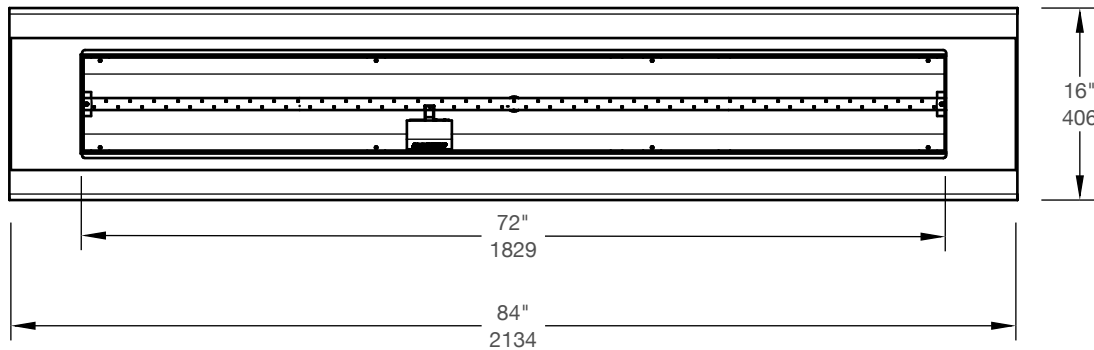

SIDE

END

TOP

BOTTOM

**Technical Data**

	Natural Gas	Propane
<b>Burner Model:</b>	LIN-E-72	LIN-E-72P
<b>Heat Output:</b>	110,000 BTU/h 40 kW	107,000 BTU/h 31 kW
<b>Clearances to Combustibles:</b>	Above: 72" Below: 0" Sides: 12" Ends: 10"	
<b>Available Finishes:</b>	Powder-coated Steel: Black, White, Graphite or Corten Steel	
<b>Available Accessories:</b>	Tempered Glass Screen	
<b>Burner Certifications &amp; Standards:</b>	US & Canada - ETL ANSI Z21.97 CSA 2.4.1 UK & EU - CE GAR (EU) 2016/426; Switzerland - SVGW	
<b>Installed Weight (Steel; Corten):</b>	up to 350 lbs   160 kg; up to 475 lbs   215 kg	
<b>Crated Weight (Steel; Corten):</b>	up to 500 lbs / 225 kg; up to 625 lbs / 285 kg	
<b>Crate Size:</b>	90"x22"x33"h / 230x56x84 cm	
<b>Vessel Material &amp; Weight:</b>	3/16" Corten Steel 340 lbs/155 kg 11 ga Powder-coated Steel 210 lbs/95 kg	

For more information, visit [paloform.com/fire-pits/komodo](http://paloform.com/fire-pits/komodo)

SIDE

END

TOP

BOTTOM

**Technical Data**

	<b>Natural Gas</b>	<b>Propane</b>
<b>Burner Model:</b>	LIN-M-72	LIN-M-72P
<b>Heat Output:</b>	110,000 BTU/h 40 kW	107,000 BTU/h 31 kW
<b>Clearances to Combustibles:</b>	Above: 72" Below: 0" Sides: 12" Ends: 10"	
<b>Available Finishes:</b>	Powder-coated Steel: Black, White, Graphite or Corten Steel	
<b>Available Accessories:</b>	Tempered Glass Screen	
<b>Burner Certifications &amp; Standards:</b>	US & Canada - ETL ANSI Z21.97 CSA 2.4.1 UK & EU - CE GAR (EU) 2016/426; Switzerland - SVGW	
<b>Installed Weight (Steel; Corten):</b>	up to 350 lbs   160 kg; up to 475 lbs   215 kg	
<b>Crated Weight (Steel; Corten):</b>	up to 500 lbs / 225 kg; up to 625 lbs / 285 kg	
<b>Crate Size:</b>	90"x22"x33"h / 230x56x84 cm	
<b>Vessel Material &amp; Weight:</b>	3/16" Corten Steel 340 lbs/155 kg 11 ga Powder-coated Steel 210 lbs/95 kg	