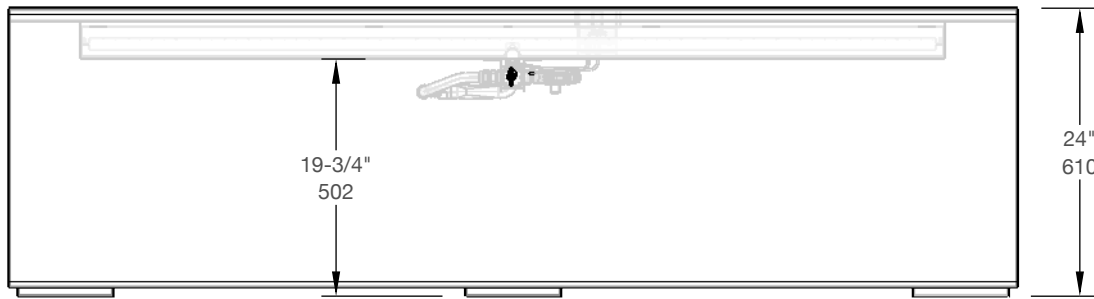

SIDE

END

TOP

BOTTOM

**Technical Data**

	Natural Gas	Propane
<b>Burner Model:</b>	LIN-E-72	LIN-E-72P
<b>Heat Output:</b>	110,000 BTU/h 40 kW	107,000 BTU/h 31 kW
<b>Clearances to Combustibles:</b>	Above: 72" Below: 0" Sides: 12" Ends: 10"	
<b>Available Finishes:</b>	Powder-coated Steel: Black, White, Graphite or Corten Steel	
<b>Available Accessories:</b>	Tempered Glass Screen	
<b>Burner Certifications &amp; Standards:</b>	US & Canada - ETL ANSI Z21.97 CSA 2.4.1 UK & EU - CE GAR (EU) 2016/426; Switzerland - SVGW	
<b>Installed Weight (Steel; Corten):</b>	up to 350 lbs   160 kg; up to 475 lbs   215 kg	
<b>Crated Weight (Steel; Corten):</b>	up to 500 lbs / 225 kg; up to 625 lbs / 285 kg	
<b>Crate Size:</b>	90"x22"x33"h / 230x56x84 cm	
<b>Vessel Material &amp; Weight:</b>	3/16" Corten Steel 340 lbs/155 kg 11 ga Powder-coated Steel 210 lbs/95 kg	

For more information, visit [paloform.com/fire-pits/komodo](http://paloform.com/fire-pits/komodo)

SIDE

END

TOP

BOTTOM

**Technical Data**

	<b>Natural Gas</b>	<b>Propane</b>
<b>Burner Model:</b>	LIN-M-72	LIN-M-72P
<b>Heat Output:</b>	110,000 BTU/h 40 kW	107,000 BTU/h 31 kW
<b>Clearances to Combustibles:</b>	Above: 72" Below: 0" Sides: 12" Ends: 10"	
<b>Available Finishes:</b>	Powder-coated Steel: Black, White, Graphite or Corten Steel	
<b>Available Accessories:</b>	Tempered Glass Screen	
<b>Burner Certifications &amp; Standards:</b>	US & Canada - ETL ANSI Z21.97 CSA 2.4.1 UK & EU - CE GAR (EU) 2016/426; Switzerland - SVGW	
<b>Installed Weight (Steel; Corten):</b>	up to 350 lbs   160 kg; up to 475 lbs   215 kg	
<b>Crated Weight (Steel; Corten):</b>	up to 500 lbs / 225 kg; up to 625 lbs / 285 kg	
<b>Crate Size:</b>	90"x22"x33"h / 230x56x84 cm	
<b>Vessel Material &amp; Weight:</b>	3/16" Corten Steel 340 lbs/155 kg 11 ga Powder-coated Steel 210 lbs/95 kg	