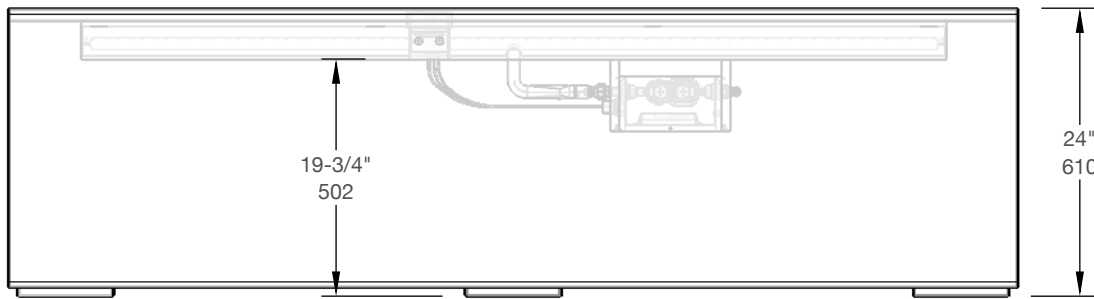

SIDE

END

TOP

BOTTOM

**Technical Data**

	Natural Gas	Propane
<b>Burner Model:</b>	LIN-E-72	LIN-E-72P
<b>Heat Output:</b>	110,000 BTU/h 40 kW	107,000 BTU/h 31 kW
<b>Clearances to Combustibles:</b>	Above: 72" Below: 0" Sides: 12" Ends: 10"	
<b>Available Finishes:</b>	Powder-coated Steel: Black, White, Graphite or Corten Steel	
<b>Available Accessories:</b>	Tempered Glass Screen	
<b>Burner Certifications &amp; Standards:</b>	US & Canada - ETL ANSI Z21.97 CSA 2.4.1 UK & EU - CE GAR (EU) 2016/426; Switzerland - SVGW	
<b>Installed Weight (Steel; Corten):</b>	up to 350 lbs   160 kg; up to 475 lbs   215 kg	
<b>Crated Weight (Steel; Corten):</b>	up to 500 lbs / 225 kg; up to 625 lbs / 285 kg	
<b>Crate Size:</b>	90"x22"x33"h / 230x56x84 cm	
<b>Vessel Material &amp; Weight:</b>	3/16" Corten Steel 340 lbs/155 kg 11 ga Powder-coated Steel 210 lbs/95 kg	

For more information, visit [paloform.com/fire-pits/komodo](http://paloform.com/fire-pits/komodo)

SIDE

END

TOP

BOTTOM

**Technical Data**

	<b>Natural Gas</b>	<b>Propane</b>
<b>Burner Model:</b>	LIN-M-72	LIN-M-72P
<b>Heat Output:</b>	110,000 BTU/h 40 kW	107,000 BTU/h 31 kW
<b>Clearances to Combustibles:</b>	Above: 72" Below: 0" Sides: 12" Ends: 10"	
<b>Available Finishes:</b>	Powder-coated Steel: Black, White, Graphite or Corten Steel	
<b>Available Accessories:</b>	Tempered Glass Screen	
<b>Burner Certifications &amp; Standards:</b>	US & Canada - ETL ANSI Z21.97 CSA 2.4.1 UK & EU - CE GAR (EU) 2016/426; Switzerland - SVGW	
<b>Installed Weight (Steel; Corten):</b>	up to 350 lbs   160 kg; up to 475 lbs   215 kg	
<b>Crated Weight (Steel; Corten):</b>	up to 500 lbs / 225 kg; up to 625 lbs / 285 kg	
<b>Crate Size:</b>	90"x22"x33"h / 230x56x84 cm	
<b>Vessel Material &amp; Weight:</b>	3/16" Corten Steel 340 lbs/155 kg 11 ga Powder-coated Steel 210 lbs/95 kg	