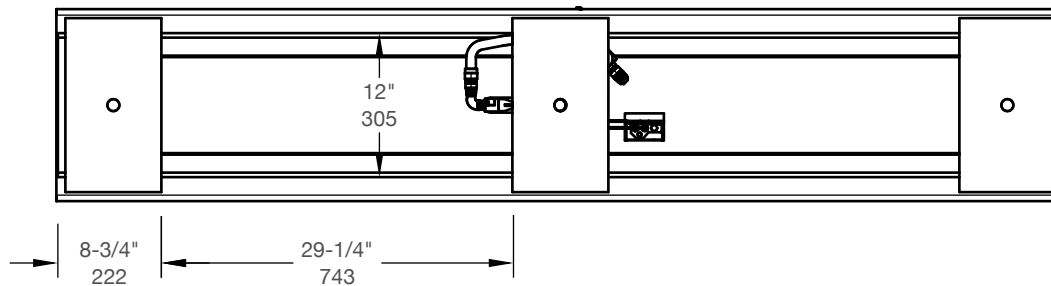

SIDE

END

TOP

BOTTOM

**Technical Data**

	Natural Gas	Propane
<b>Burner Model:</b>	LIN-E-72	LIN-E-72P
<b>Heat Output:</b>	110,000 BTU/h 40 kW	107,000 BTU/h 31 kW
<b>Clearances to Combustibles:</b>	Above: 72" Below: 0" Sides: 12" Ends: 10"	
<b>Available Finishes:</b>	Powder-coated Steel: Black, White, Graphite or Corten Steel	
<b>Available Accessories:</b>	Tempered Glass Screen	
<b>Burner Certifications &amp; Standards:</b>	US & Canada - ETL ANSI Z21.97 CSA 2.4.1 UK & EU - CE GAR (EU) 2016/426; Switzerland - SVGW	
<b>Installed Weight (Steel; Corten):</b>	up to 350 lbs   160 kg; up to 475 lbs   215 kg	
<b>Crated Weight (Steel; Corten):</b>	up to 500 lbs / 225 kg; up to 625 lbs / 285 kg	
<b>Crate Size:</b>	90"x22"x33"h / 230x56x84 cm	
<b>Vessel Material &amp; Weight:</b>	3/16" Corten Steel 340 lbs/155 kg 11 ga Powder-coated Steel 210 lbs/95 kg	

For more information, visit [paloform.com/fire-pits/komodo](http://paloform.com/fire-pits/komodo)

SIDE

END

TOP

BOTTOM

**Technical Data**

	<b>Natural Gas</b>	<b>Propane</b>
<b>Burner Model:</b>	LIN-M-72	LIN-M-72P
<b>Heat Output:</b>	110,000 BTU/h 40 kW	107,000 BTU/h 31 kW
<b>Clearances to Combustibles:</b>	Above: 72" Below: 0" Sides: 12" Ends: 10"	
<b>Available Finishes:</b>	Powder-coated Steel: Black, White, Graphite or Corten Steel	
<b>Available Accessories:</b>	Tempered Glass Screen	
<b>Burner Certifications &amp; Standards:</b>	US & Canada - ETL ANSI Z21.97 CSA 2.4.1 UK & EU - CE GAR (EU) 2016/426; Switzerland - SVGW	
<b>Installed Weight (Steel; Corten):</b>	up to 350 lbs   160 kg; up to 475 lbs   215 kg	
<b>Crated Weight (Steel; Corten):</b>	up to 500 lbs / 225 kg; up to 625 lbs / 285 kg	
<b>Crate Size:</b>	90"x22"x33"h / 230x56x84 cm	
<b>Vessel Material &amp; Weight:</b>	3/16" Corten Steel 340 lbs/155 kg 11 ga Powder-coated Steel 210 lbs/95 kg	